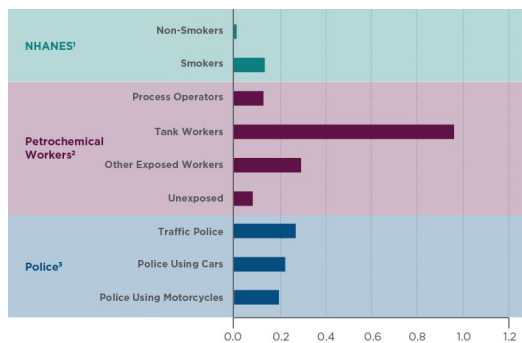

Hundreds of Cancer-Causing Chemicals Pollute Americans' Bodies

Common Dreams | [READ STORY](#)

Hundreds of cancer-causing chemicals are building up in the bodies of Americans, according to the first comprehensive inventory of the carcinogens that have been measured in people.