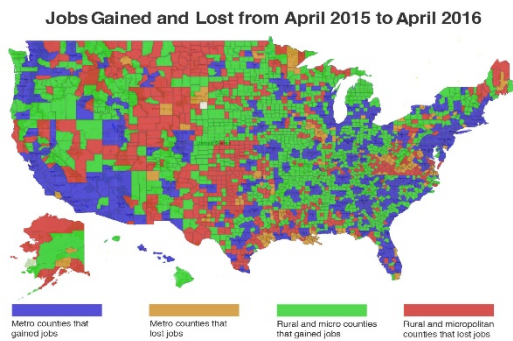

Study Ranks Montana as 7th Most Patriotic State

ABC Fox Montana, July 5th

Rural Areas Show Net Gains in Jobs Over Last Year

[Daily Yonder](#) | [READ STORY](#)

Though rural areas and small cities have more jobs than they did at this time last year, the rate of growth remains slower than in urban areas. From April 2015 to April 2016, a third of rural counties saw a net decline in the number of jobs.