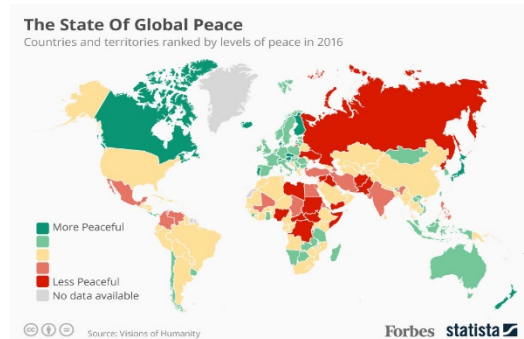

MACDEP NEWS

MONTANA ASSOCIATION OF COMMUNITY DEVELOPMENT EXTENSION PROFESSIONALS

July 2016

Reports & Resources

The State Of Global Peace In 2016

Forbes | [READ STORY](#)

According to the [2016 Global Peace Index](#), the world has become increasingly dangerous with only 10 countries considered completely free of conflict. The refugee crisis, terrorist attacks and military conflict have all combined to make the world less peaceful this year than it was last year.

Mass incarceration in America, explained in 22 maps and charts

Vox | [READ STORY](#)

America is number one - in incarceration. Over the past several decades, the country has built the largest prison population in the entire world, with the second-highest prison population per capita behind the tiny African country of Seychelles.