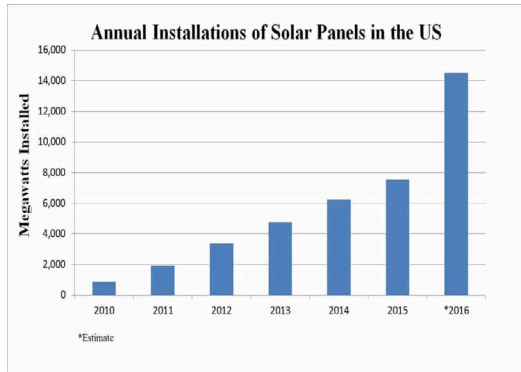

US Solar Power Market Hits All-Time High

[Guardian](#) | [READ STORY](#)

The US solar industry expects to install 14.5 gigawatts of solar power in 2016, a 94% increase over the record 7.5 gigawatts

last year, according to a new market report by GTM Research and the Solar Energy Industries Association.