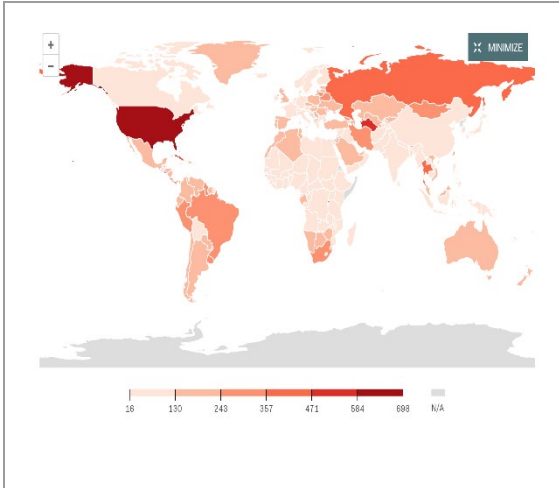

Mass incarceration in America, explained in 22 maps and charts

Vox | [READ STORY](#)

America is number one - in incarceration. Over the past several decades, the country has built the largest prison population in the entire world, with the second-highest prison population per capita behind the tiny African country of Seychelles.

CNN, July 5th

Austrian Presidential Vote Overturned

BBC, July 1st

Juno Probe Reaches Jupiter

CNN, July 5th

Turkey to Offer Citizenship to Syrians

Telegraph, July 3rd

Mexico Airlifts Food Due to Teachers' Blockade

Study Ranks Montana as 7th Most Patriotic State

ABC Fox Montana, July 5th

Rural Areas Show Net Gains in Jobs Over Last Year

[Daily Yonder](#) | [READ STORY](#)

Though rural areas and small cities have more jobs than they did at this time last year, the rate of growth remains slower than in urban areas. From April 2015 to April 2016, a third of rural counties saw a net decline in the number of jobs.