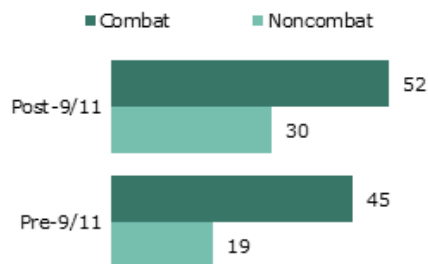

October 10-13, 2012
Calgary, AB, CA
Sponsor: Mount Royal University

[Grants, Awards & Jobs](#)

Combat Veterans and Emotional Trauma

PEW Research Center | [READ STORY](#)

A new survey from the Pew Research Center shows the challenges veterans face upon returning to civilian life are often linked to experiences they had in combat.

Combat and Trauma

% saying they had emotionally traumatic or distressing experiences while in the military

Note: Based on post-9/11 veterans, n=712, and pre-9/11 veterans, n=1,134.

PEW RESEARCH CENTER V/44