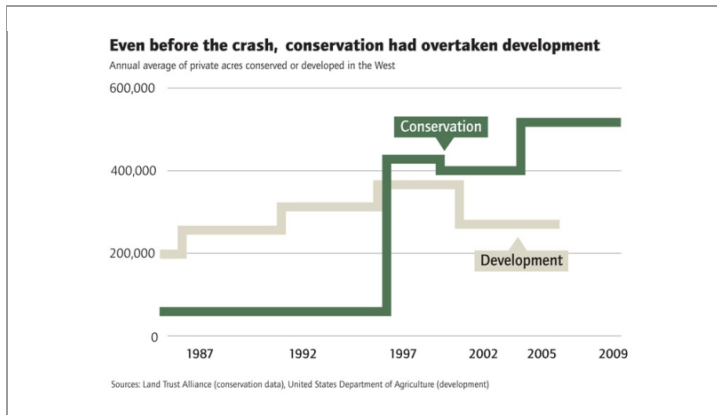

Supreme Court Reinstates Corporate Spending Ban

Billings Gazette; December 30

35.5 Million Tons of Public Coal Re-Offered for Lease

MT Standard; December 22

Bison Hunting Conflict Delays Fish Egg Shipments

Missoulian; December 22

Postal Service Closures Postponed Until May

Missoulian; December 14

MSU Extension Community Development | Wilson Hall 2-117 P.O. Box 172240 | Bozeman, MT 59717-2240

Tel: (406) 994-3620

Back issues of the MACDEP E-news are available [here](#)

To subscribe to the Montana CD E-Newsletter, send a request to: commdev@montana.edu