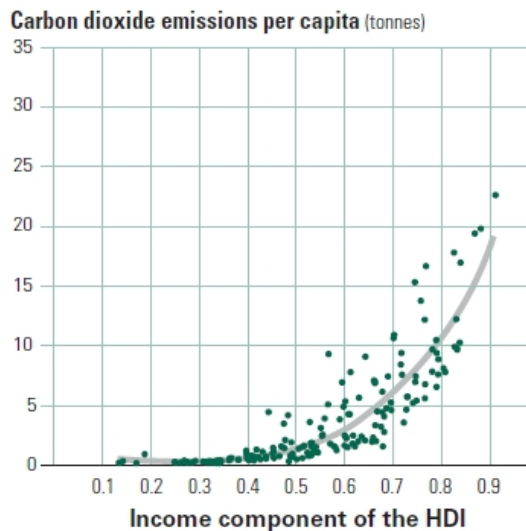

MACDEP NEWS

MONTANA ASSOCIATION OF COMMUNITY DEVELOPMENT EXTENSION PROFESSIONALS

January 2012

Reports & Resources

UNDP 2011 Human Development Report

[UNDP | READ STORY](#)

The United Nation's Development Program's 2011 Human Development Report argues that the urgent global challenges of sustainability and equity must be addressed together - and identifies policies on the national and global level that could spur mutually reinforcing progress towards these interlinked goals.

President's Corner

Happy New Year and many thanks to MACDEP members for their 2012 membership renewals; if you haven't had a chance to renew, please contact our Treasurer [Mandie Reed](#) by Jan. 31.

The 2012 Rural Community Conference (RCC) registration page and agenda will be available soon; please go to the [RCC page](#) for more information.

-Paul Lachapelle
MACDEP President

Upcoming Events

Environment and Security Conference

January 18-20, 2012
Washington, DC
Sponsor: National Council for Science and the Environment

5 Strategies for Active Economic Development