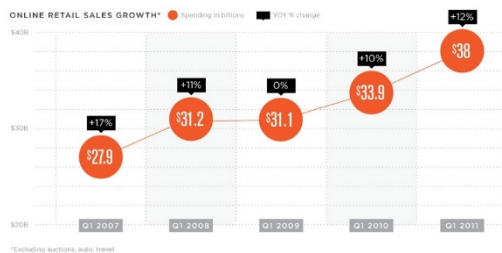

Economic Impact of Social Security

[The Daily Yonder](#) | [READ STORY](#)

The economic impact of Social Security is huge: \$1.2 trillion in economic output and 8.4 million jobs. Social Security plays an even larger role in the economy of rural America.

The Online Customer

[The Daily Infographic](#) | [READ STORY](#)

Whether you are an online shopper or the customer service guru at an online store, this infographic contains facts and statistics about how online shopping has grown over the years and what customers want from an online shopping experience.